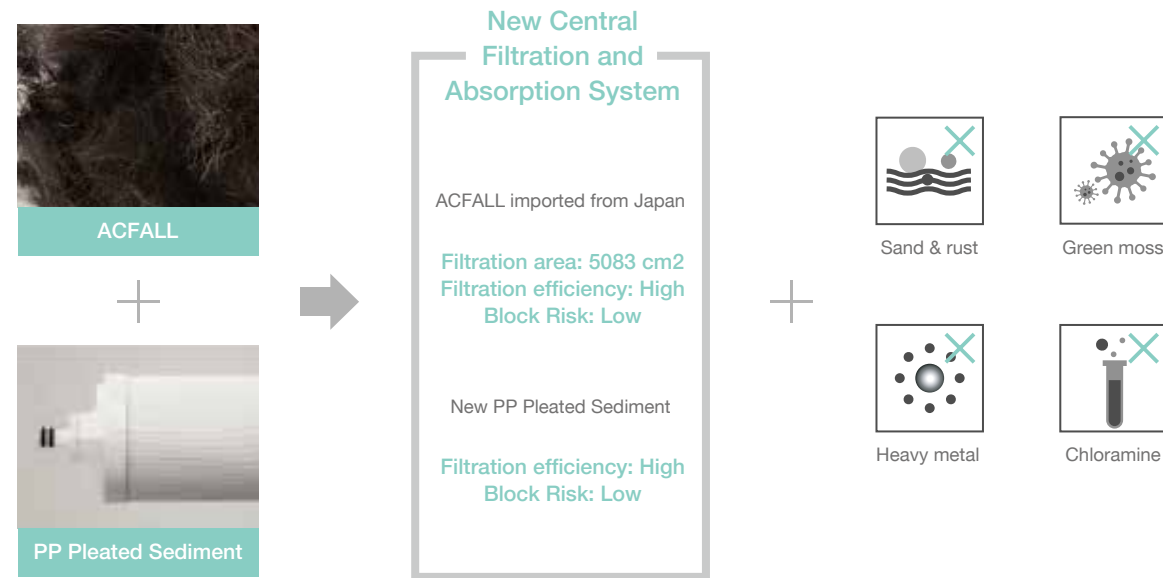

KOHLER WHOLE HOUSE FILTRATION

LISON™ Central Filtration

1 Innovation

5-Micron ACF from Japan can effectively reduce harmful chemicals and contaminants including lead, chlorine, PFOA/PFOS and pharmaceuticals to ensure your water is clean down to the last drop.

2 Less Maintenance & Less Costly

Long-lasting cartridge reduces time and money spent

3 Compact & Space-Saving Design

Lison Central Filtration has an easy-to-install design that saves you time and headaches. Plus, It can be installed in many places, at point of entry or point of use.