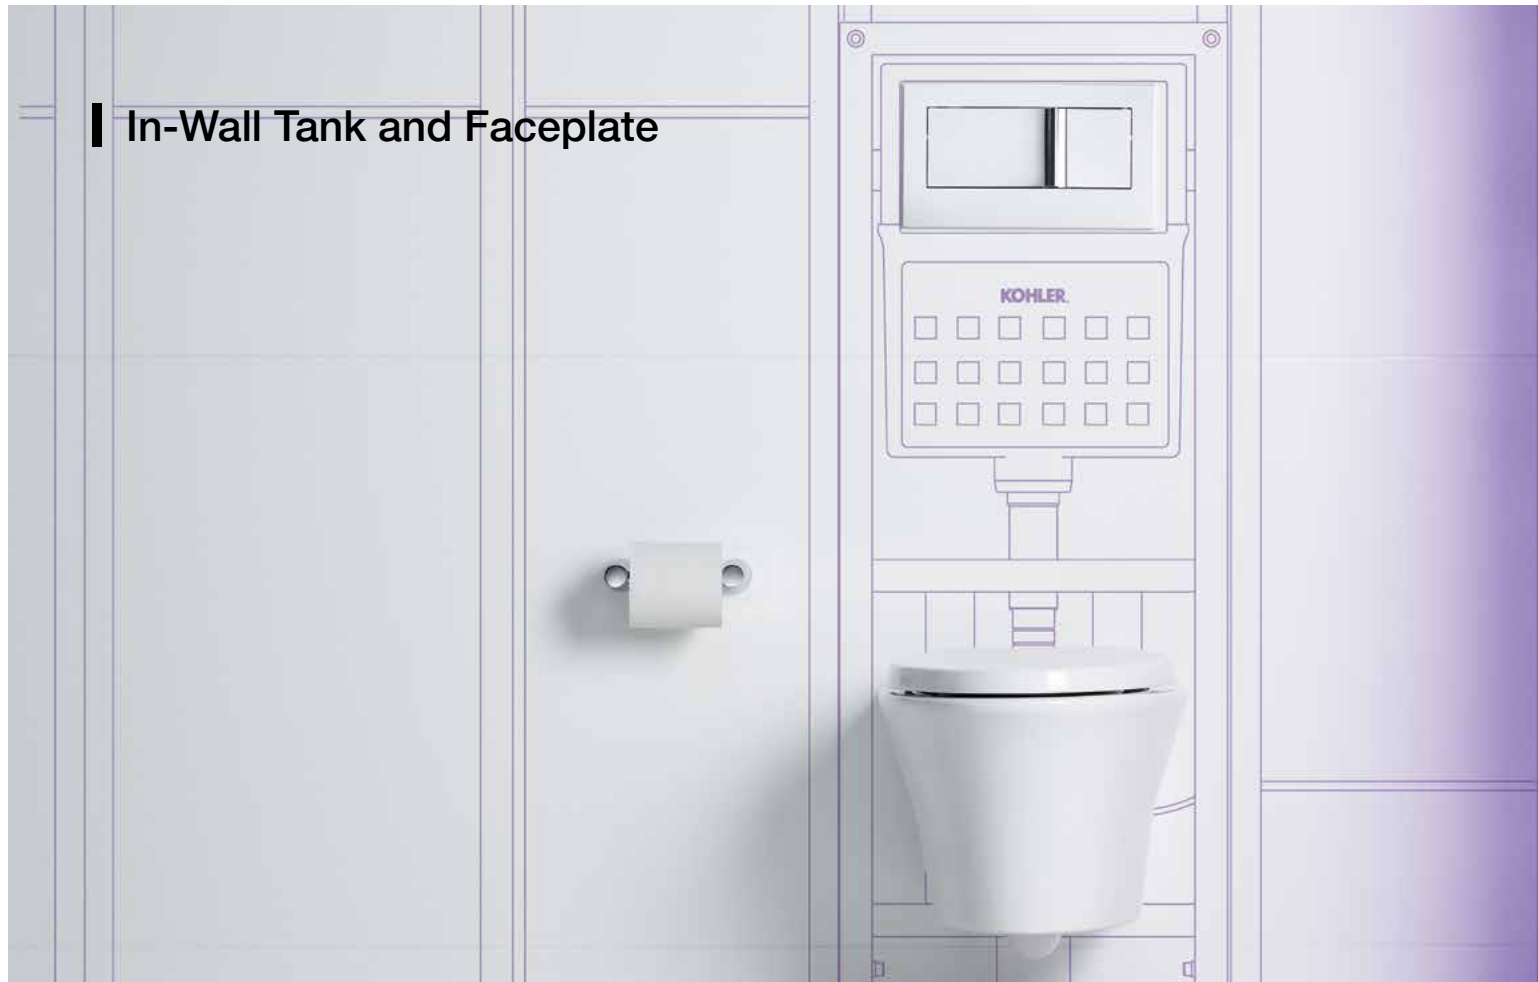

In-Wall Tank and Faceplate