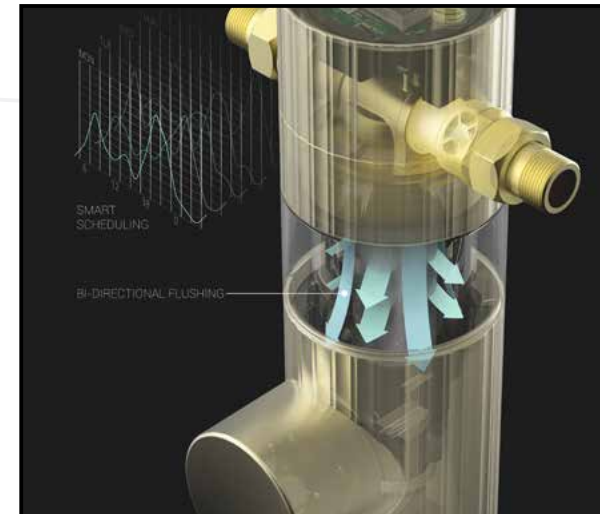

Digital Control Panel

Premium gold color and glass panel, with digital display

360° rotary scraping, and cleaning function

Customized settings for filtration and automatic self-cleaning

GEOG Auto Prefilter