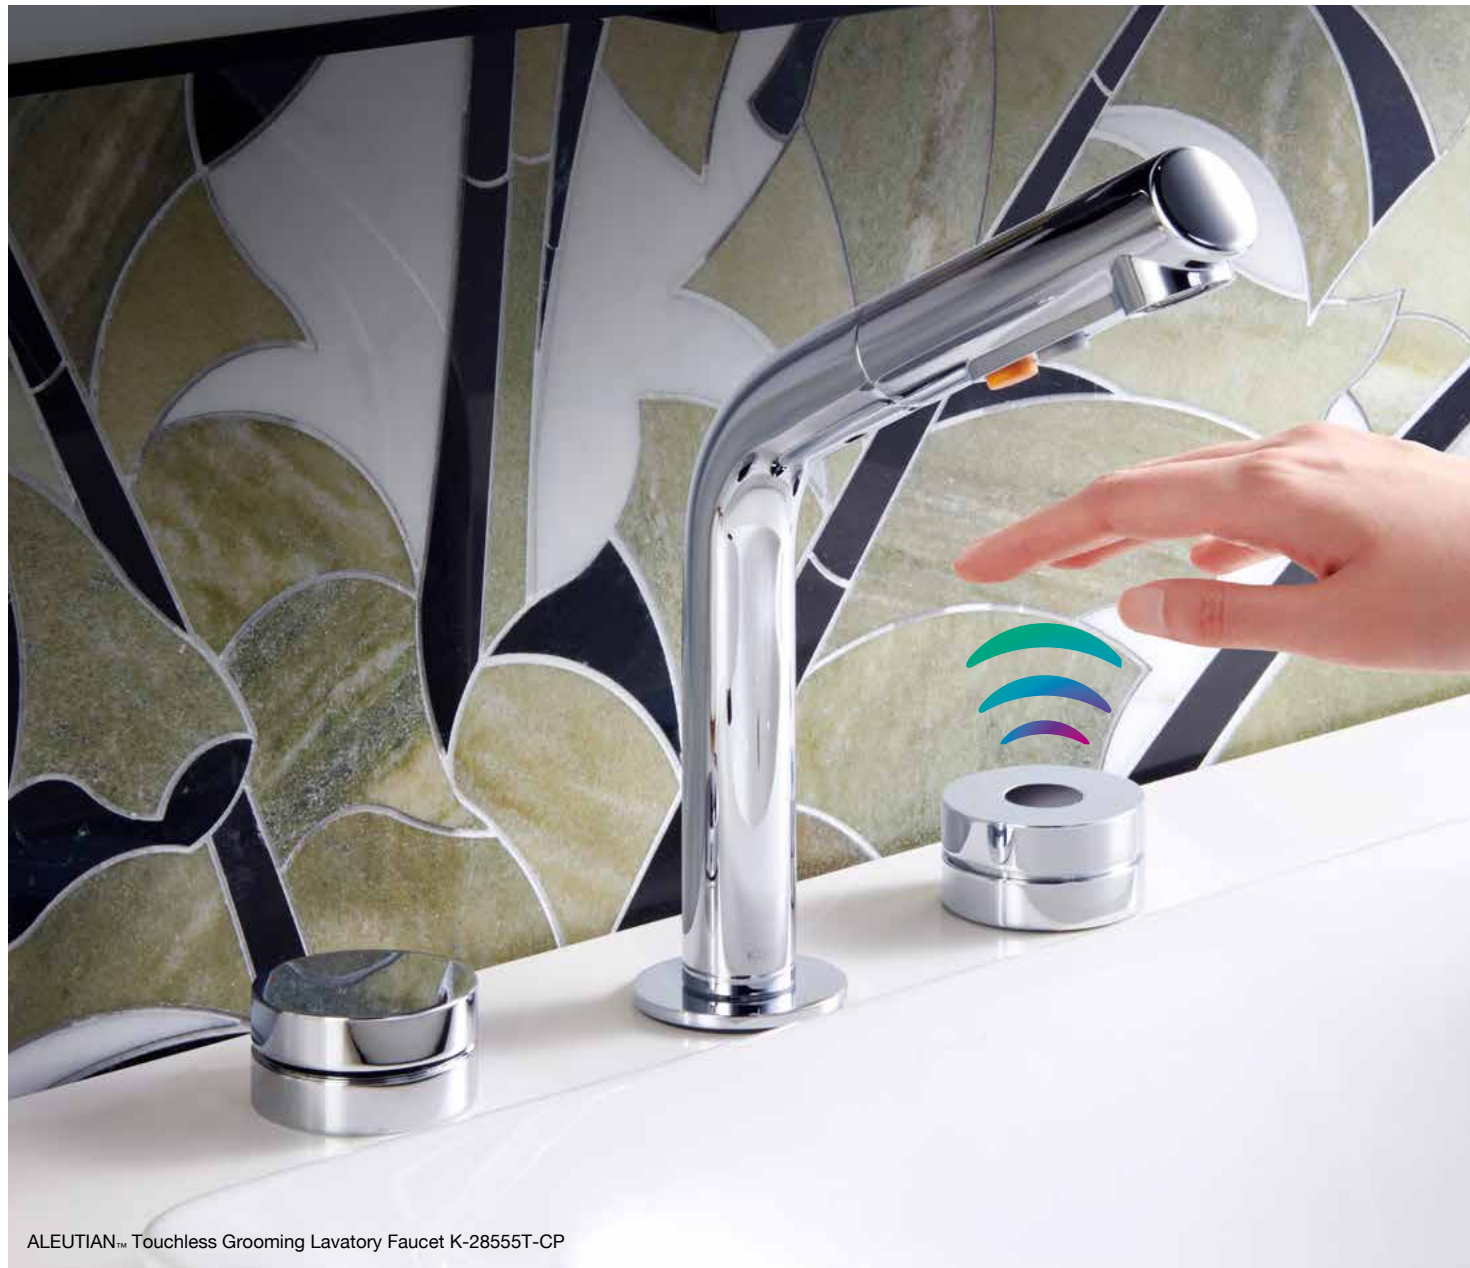

Touchless Bathroom Faucets

Enjoy a touch-free, more convenient and more secure product in your own bathroom. Touchless Bathroom Faucet is a capable helper to protect your family and provide an effortless experience of hygiene.

COMPONENTS...
Widespread Touchless Lavatory Faucet
K-26799T-CP
Reach: 160 mm
Height: 170 mm

ALEUTIAN...
Touchless Grooming Lavatory Faucet
K-2855T-CP
Reach: 178 mm
Height: 219 mm, adjustable height: 70 mm

ALEO...
Widespread Touchless Lavatory Faucet
K-26800T-CP
Reach: 100 mm
Height: 88 mm

ALEO
Touchless Grooming Lavatory Faucet
K-29008T-4-CP
Reach: 193 mm
Height: 208 mm

ALEO S
Touchless Grooming Lavatory Faucet
K-29006T-4-CP/ECP
Reach: 147 mm
Height: 213 mm

Touchless operation

Finish Options :

Polished Chrome (CP) Easy-clean Polished Chrome (ECP)