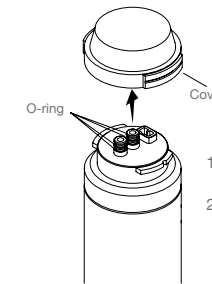

1. Remove and discard the cap from the filter cartridge.
2. Inspect the filter cartridges for damage. Verify that both sets of O-rings are present and are positioned correctly in the grooves.