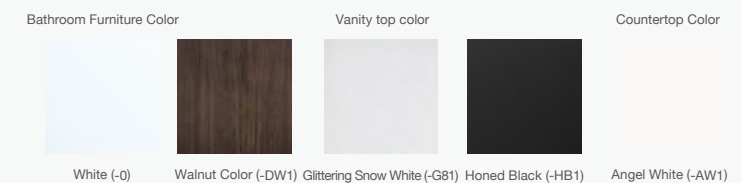

POPLIN
Mirror 30"
K-99666T-CS1
750 x 31 x 900 mm

POPLIN
Cabinet Storage Accessories
K-99683T-1WS
221 x 420 x 57 mm