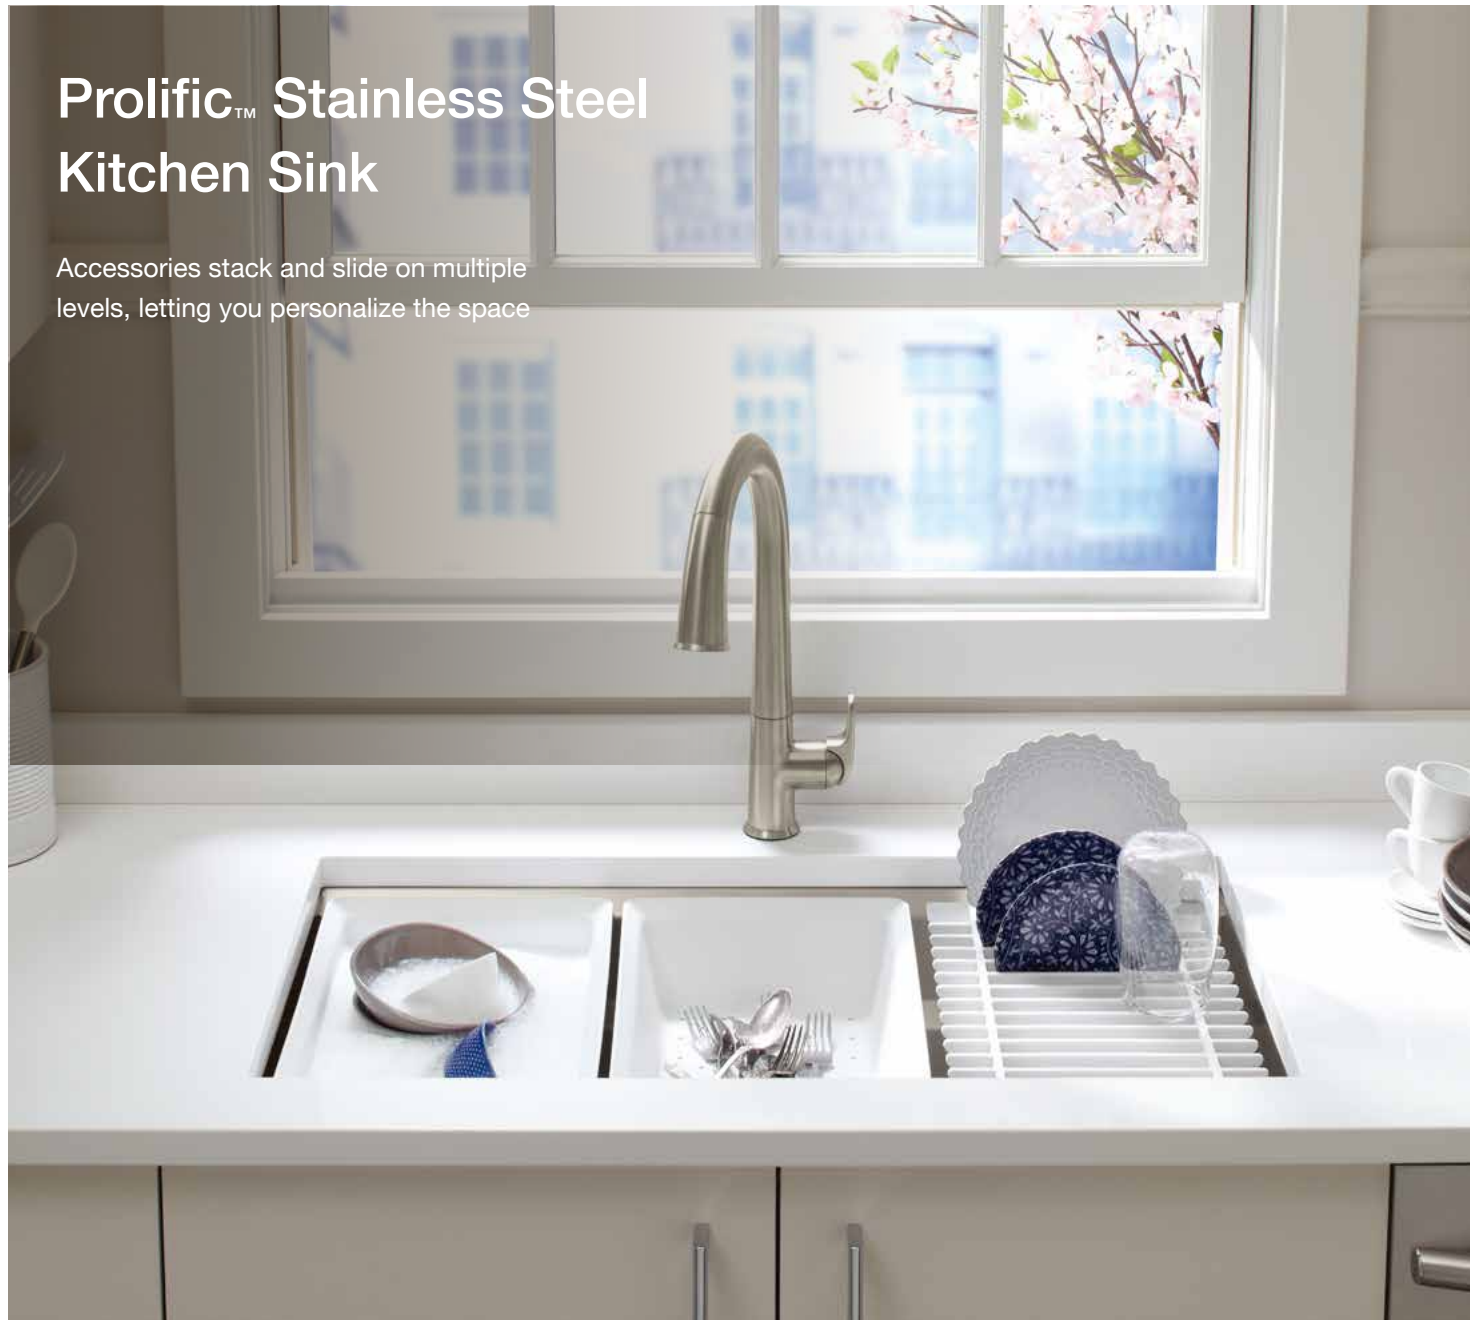

Finish Options :

Polished Chrome (CP)

Vibrant Stainless (VS)

Matte Black (BL)

Prolific™ Stainless Steel Kitchen Sink

Accessories stack and slide on multiple levels, letting you personalize the space

STAINLESS STEEL KITCHEN SINK