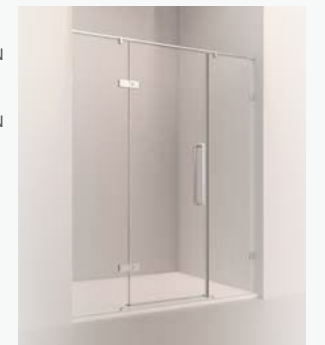

ALEO
Shower Door
K-704646T-FM-SHP/BL/AF/RGD/BN
K-704646T-IC-SHP/BL/AF/RGD/BN
10 mm Tempered Glass
K-704654T-FM-SHP/BL/AF/RGD/BN
8 mm Tempered Glass
Height: 1850-2200 mm
Length: 900-2100 mm