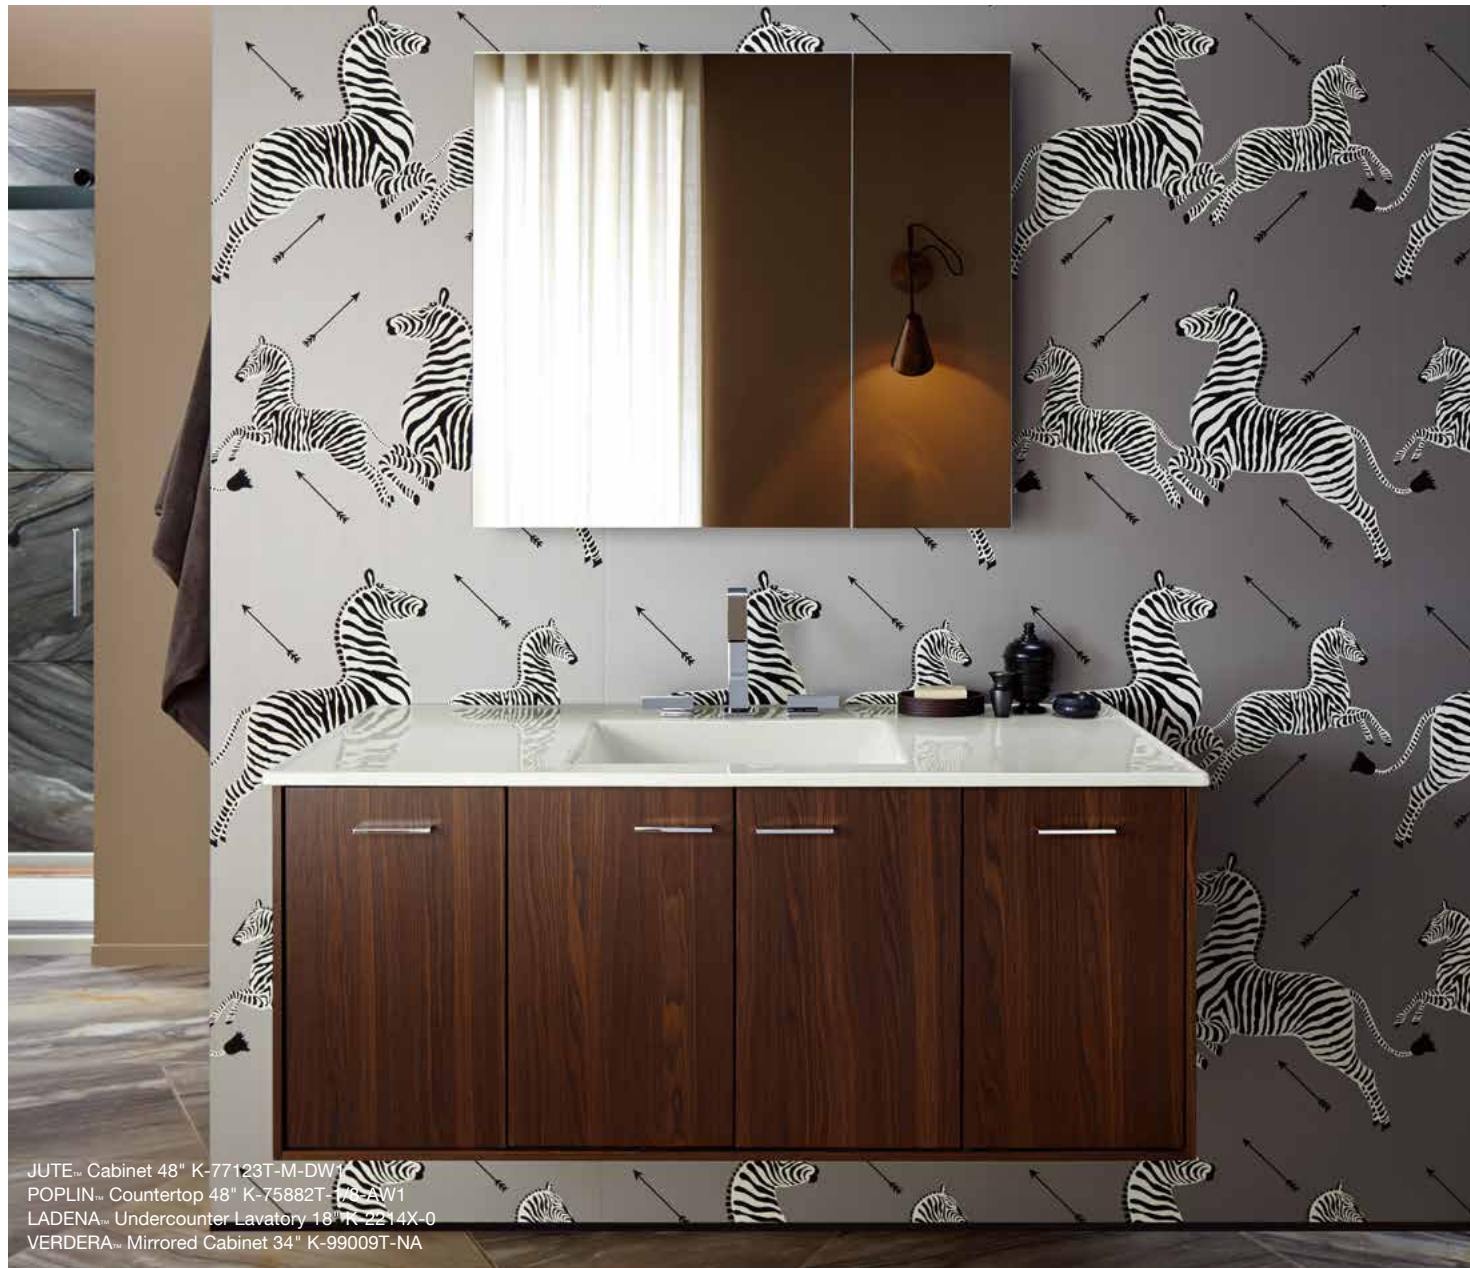

This Jute bathroom vanity combines the warmth of wood with a sleek wall-hung installation for a perfect combination of sophistication and durable performance. Unique drawer utilizes space magic to create a better place for storage and grooming. Frameless appearance and integrated sliding door present a clean style.

JUTE
Cabinet 48"
K-77123T-M-0/DW1
1220 x 556 x 495 mm
POPLIN
Vanity 48"
K-96017T-1/4/8-G81/HB1
1245 x 569 mm
Optional:
POPLIN...
Countertop 48"
K-75882T-1/8-AW1
1260 x 576 x 20 mm
LADENA...
Undercounter Lavatory 18"
K-2214X-0
475 x 310 mm
JUTE Supporting Legs - Iron Black
K-77104T-B07
202 x 375 mm

POPLIN
Mirror 30"
K-99666T-0
750 x 31 x 900 mm

POPLIN
Cabinet Storage Accessories
K-99682T-1WS
221 x 420 x 57 mm

JUTE
Cabinet 36"
K-77125T-M-0/DW1
914 x 556 x 495 mm
POPLIN
Vanity 36"
K-96016T-1/4/8-G81/HB1
940 x 569 mm
Optional:
POPLIN...
Countertop 48"
K-75883T-1/8-AW1
954 x 576 x 20 mm
LADENA...
Undercounter Lavatory 18"
K-2214X-0
475 x 310 mm
JUTE Supporting Legs - Iron Black
K-77104T-B07
202 x 375 mm

POPLIN
Mirror 30"
K-99666T-CS1
750 x 31 x 900 mm

POPLIN
Cabinet Storage Accessories
K-99683T-1WS
221 x 420 x 57 mm